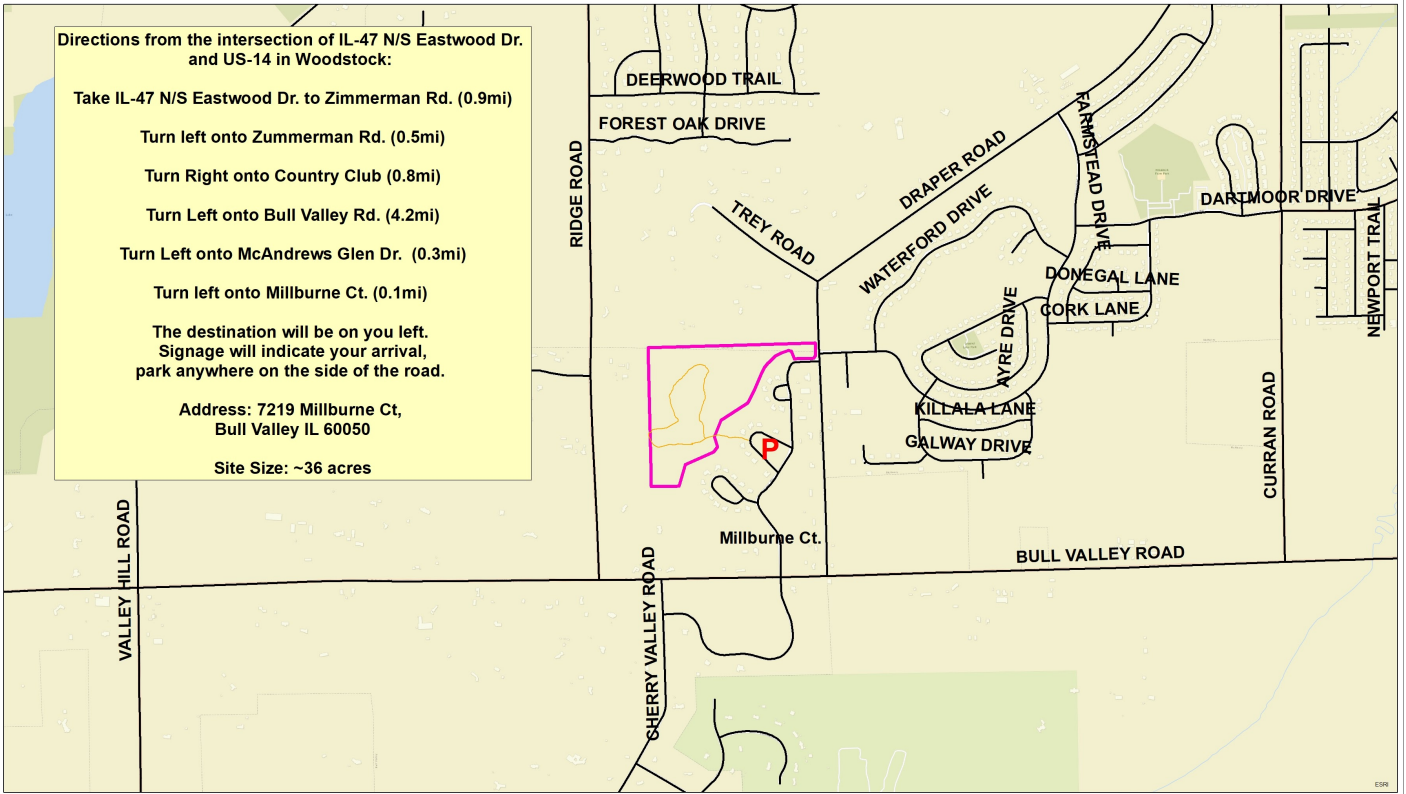

Boloria Meadows Nature Preserve

Directions from the intersection of IL-47 N/S Eastwood Dr. and US-14 in Woodstock:

Take IL-47 N/S Eastwood Dr. to Zimmerman Rd. (0.9mi)

Turn left onto Zimmerman Rd. (0.5mi)

Turn Right onto Country Club (0.8mi)

Turn Left onto Bull Valley Rd. (4.2mi)

Turn Left onto McAndrews Glen Dr. (0.3mi)

Turn left onto Millburne Ct. (0.1mi)

The destination will be on your left. Signage will indicate your arrival, park anywhere on the side of the road.

Address: 7219 Millburne Ct,
Bull Valley IL 60050

Site Size: ~36 acres

Legend

- Trail
- Boloria