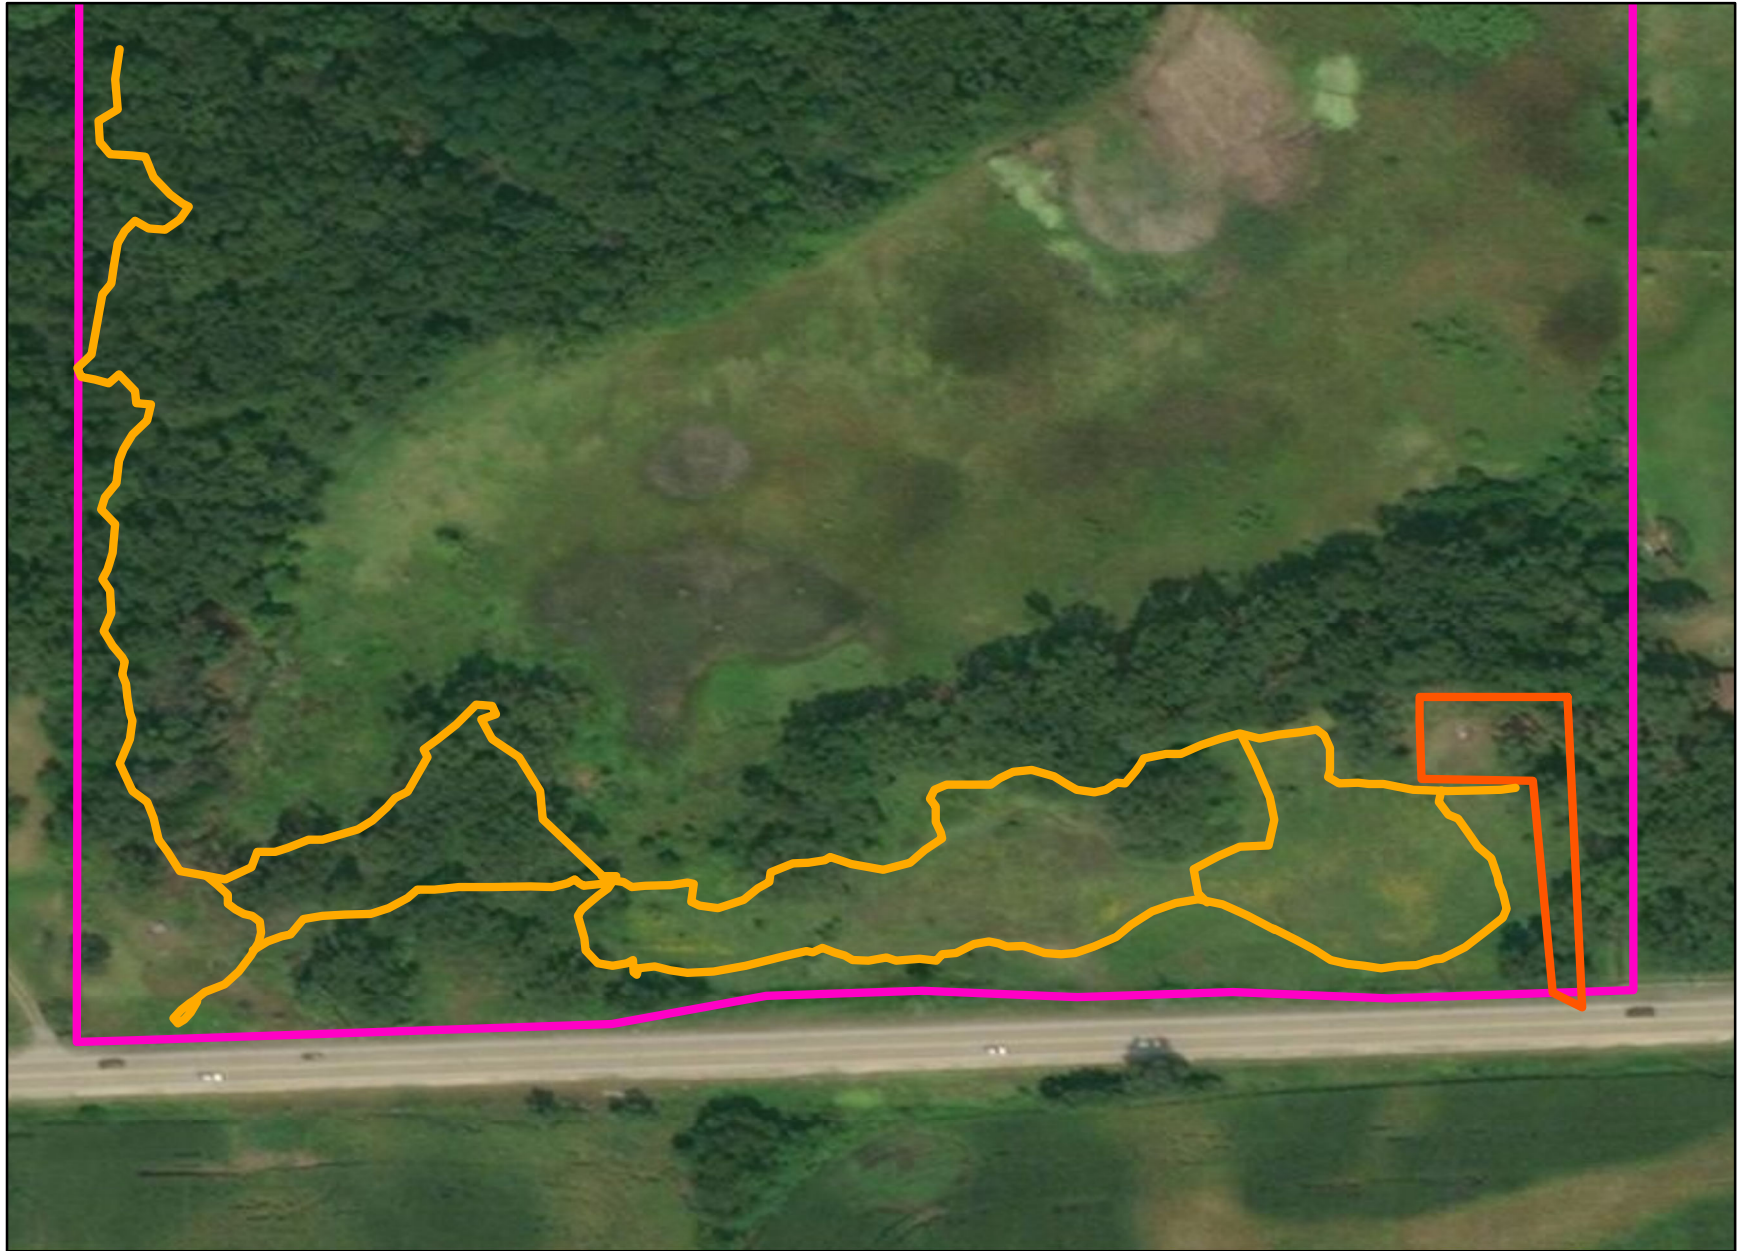

Wolf Oak Woods

Legend

-  Trail ~0.7 Miles
-  Parking Lane and Lot
-  Wolf Oak Woods Preserve